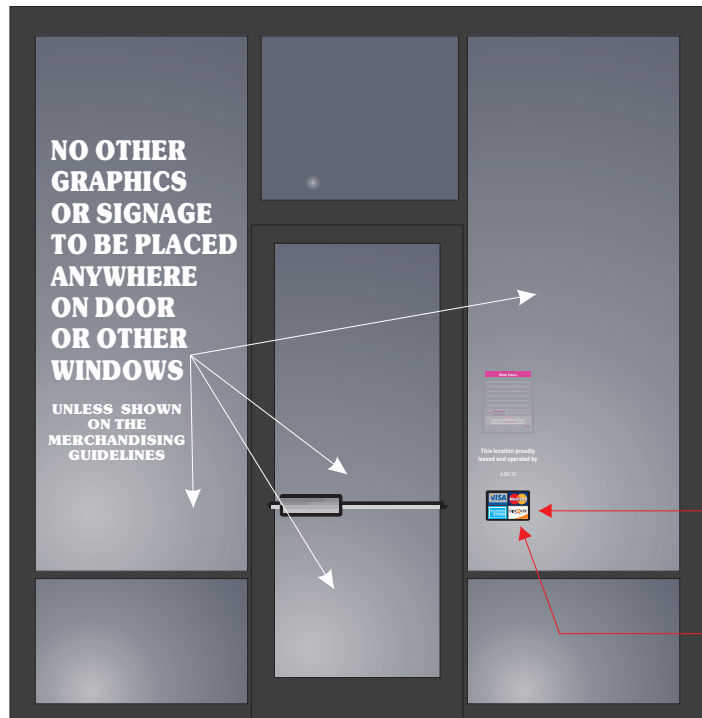

2-G. INTERIOR SIGNAGE

DOOR VINYL TO BE CONFIRMED PRIOR TO PRODUCTION

STANDARD DOOR

CREDIT CARD VINYL NOT PROVIDED (for placement only)

VINYL TO BE PLACED 2" FROM DOOR FRAME ON RIGHT SIDE OF DOOR

STORE HOUR CLING PLACED 4' FROM BOTTOM OF DOOR

Window Clings

ON INSIDE OF DOOR

1

HOURS VARY PER LOCATION

Typestyle: TM AG BOOK ROUNDED REGULAR

BKGD: 8 Mil Clear static cling material
 GRAPHICS: Silkscreened to match colors shown
 APPLICATION: Adhered second surface

Window Vinyl

ON INSIDE OF DOOR

2

Typestyle: TIMES NEW ROMAN

LIMITED LOCATIONS - (assuming all leased by the retailer)

APPLICATION: Applied second surface

VINYL SPECIFICATIONS

WHITE: VINYL: 3M 7725-10