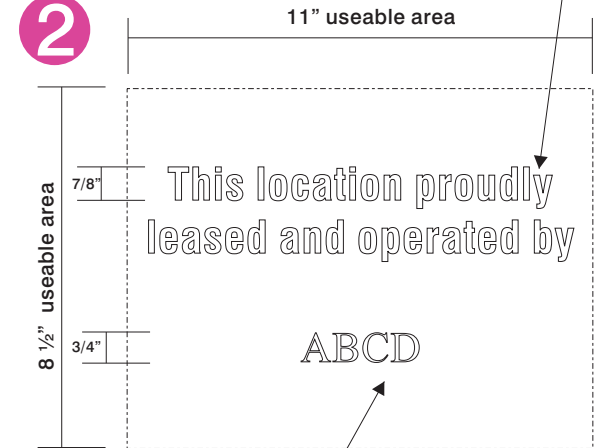

2-G. INTERIOR SIGNAGE

DOOR VINYL TO BE CONFIRMED PRIOR TO PRODUCTION

STANDARD DOOR

CREDIT CARD VINYL NOT PROVIDED (for placement only)

VINYL TO BE PLACED 2" FROM DOOR FRAME ON RIGHT SIDE OF DOOR

STORE HOUR CLING PLACED 4' FROM BOTTOM OF DOOR

Window Clings

ON INSIDE OF DOOR

1

HOURS VARY PER LOCATION

Typestyle: TM AG BOOK ROUNDED REGULAR

BKGD: 8 Mil Clear static cling material
 GRAPHICS: Silkscreened to match colors shown
 APPLICATION: Adhered second surface

Window Vinyl

ON INSIDE OF DOOR

2

Typestyle: TIMES NEW ROMAN

LIMITED LOCATIONS - (assuming all leased by the retailer)

APPLICATION: Applied second surface

VINYL SPECIFICATIONS

WHITE: VINYL: 3M 7725-10